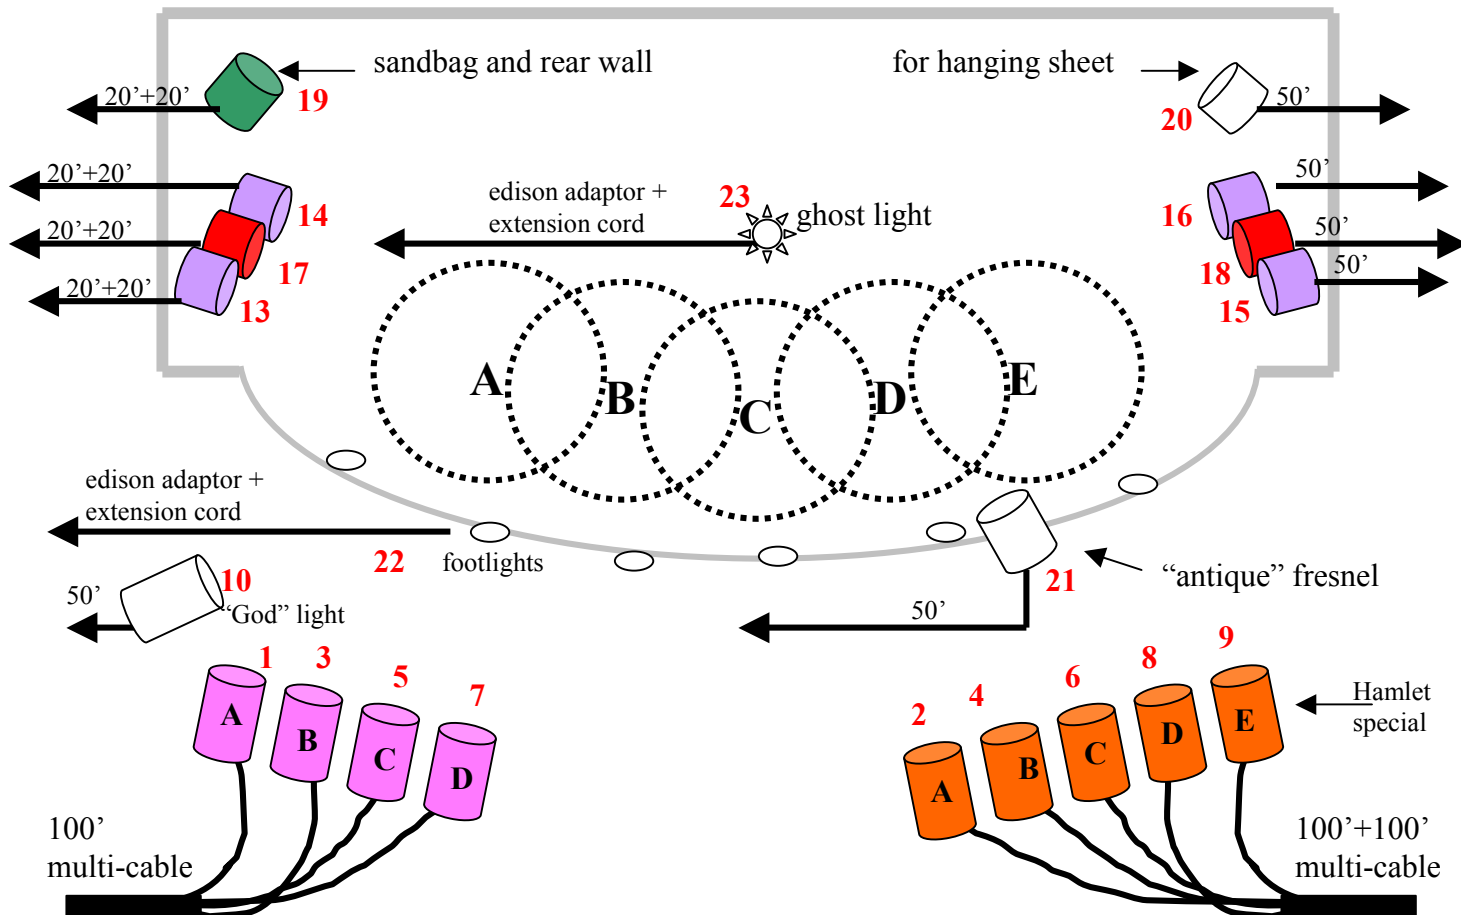

Lighting Plot – *Barrymore* – Provincetown Town Hall Theater

© 2002 design by Jeffrey Gage for DAAS THEATRICALS

Channel	Lamp	Wattage	Cable Length	Color	Focus Area
1	6x9 leko	575w	100' multi	light pink	A
2	6x9 leko	575w	100' multi	amber	A
3	6x9 leko	575w	100' multi	light pink	B
4	6x9 leko	575w	100' multi	amber	B
5	6x9 leko	575w	100' multi	light pink	C
6	6x9 leko	575w	100' multi	amber	C
7	6x9 leko	575w	100' multi	light pink	D
8	6x9 leko	575w	100' multi	amber	D
9	6x9 leko	575w	100' multi	amber	E
10	6x12 leko	575w	50'	none	"god" light
13	fresnel	500w	20'+20'	purple	onstage overhead
14	fresnel	500w	20'+20'	purple	onstage overhead
15	fresnel	500w	50'	purple	onstage overhead
16	fresnel	500w	50'	purple	onstage overhead
17	fresnel	500w	20'+20'	red	onstage overhead
18	fresnel	500w	50'	red	onstage overhead
19	fresnel	500w	20'+20'	green	sandbag and rear wall
20	fresnel	500w	50'	none	hanging sheet
21	fresnel	500w	50'	none	"antique" fresnel
22	standard bulbs	600w	20'	none	footlights
23	standard bulb	100w	20'	none	ghost light